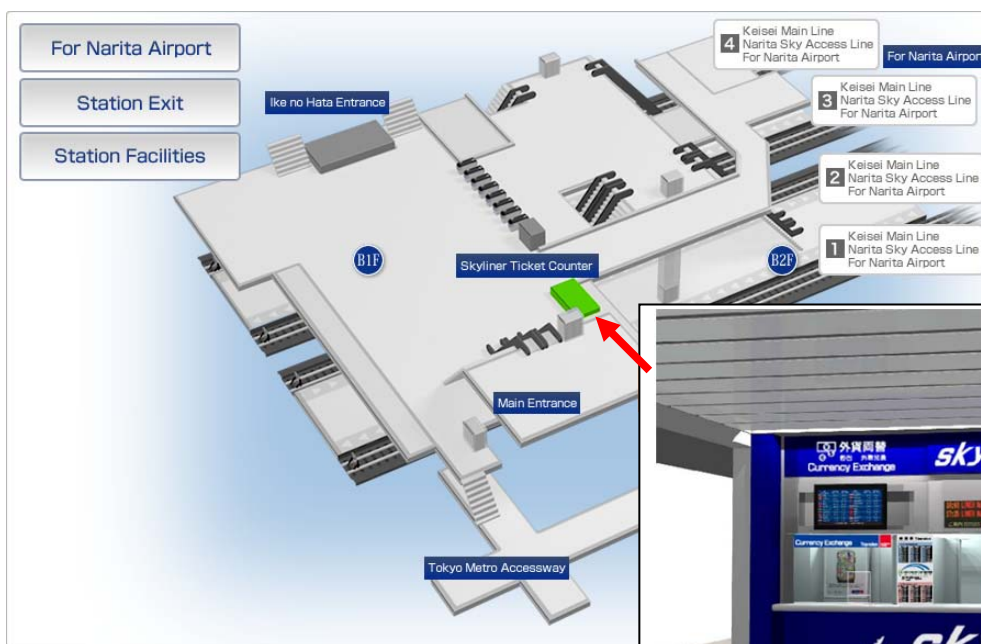

Foreign money exchange "Travelex" at Akihabara

外貨両替専門店「トラベックス秋葉原店」

店舗は、都内に数か所ありますが JR秋葉原駅前ヨドバシカメラ入口横と京成上野駅構内のスカイライナー当日券発売窓口内の店を案内します。

■秋葉原店 Akihabara : JR秋葉原駅 昭和通り口徒歩 1 分 (ヨドバシカメラ入口横)

There is a Shop 1 minute on foot from JR Akihabara Station on the Showa-tori-guchi, beside an entrance of the Yodobashi Camera entrance. Open every day of the year (Closed on Jan.1st ,2dn ,3rd)

Open 営業時間は、9:30am- 20:00、年中無休 (1月1日から1月3日を除き) Tel : 03-5298-7811

■京成上野店 Keisei-Ueno :

The following foreign currencies are able to be exchanged. at the Skyliner Ticket Counter of the Keisei-Ueno station. Open: 6:15am – 19:00, Open every day of the year.

Open 営業時間は、6:15am – 19:00、年中無休 Tel : 03-5807-0832

アメリカドル / カナダドル / EU-ユーロ / イギリス-ポンド / スイス-フラン / スウェーデン-クローナ / ノルウェー-クローネ / デンマーク-クローネ / チェコ-コルナ / ハンガリー-フォリント / ポーランド-ズロチ / オーストラリア-ドル / ニュージーランド-ドル / 韓国-ウォン / 中国-元 / 香港-ドル / 台湾-ドル / シンガポール-ドル / タイ-バーツ / インドネシア-ルピア / マレーシア-リングギット / トルコ-トルコリラ / ロシア-ルーブル / ブラジル-リアル / チェコ-コルナ/ほか

U.S.-dollar / Canada-dollar. / EU-Euro/ Britain-.Pound / Switzerland-franc / Sweden .-Krona/ Norway - krone / Denmark-krone / Czechoslovakia.-Koruna/ Hungary-forint. / Poland-zloty/ Australia- dollar / South Korea.-won / China-origin / Hong Kong.-dollar / Taiwan-dollar / Singapore. - dollar / Thailand-baht / Russia-ruble etc.

Map of Keisei-Ueno
京成上野駅の位置図