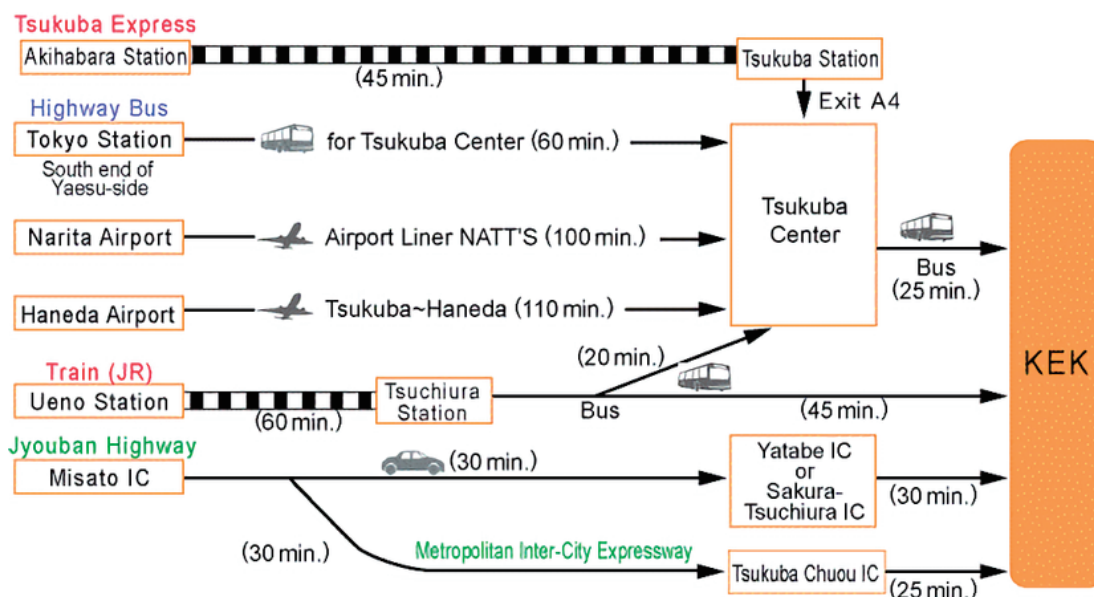

Site

1. How to reach KEK

<Tsukuba campus> 1-1 Oho, Tsukuba, Ibaraki 305-0811 Japan

<Tokai campus> 2-4 Shirane Shirakata, Tokai-mura, Naka-gun, Ibaraki 319-1195, Japan

It takes about 1 hour from Tokyo-Narita International Airport to Tokyo by express train and about 2 hours and 40 minutes from Tokyo to Tokai by limited express train of JR (Japan Railway). It also takes about 2 hours and 40 minutes from Tokyo-Narita International Airport to Tokai by express bus.

High Energy Accelerator Research Organization, KEK, is in Tsukuba, which is in the west of Tsuchiura, and Tokai is located at 50km northeast of KEK. It takes 80 minutes to drive from KEK to Tokai

2. Tsukuba Campus Map