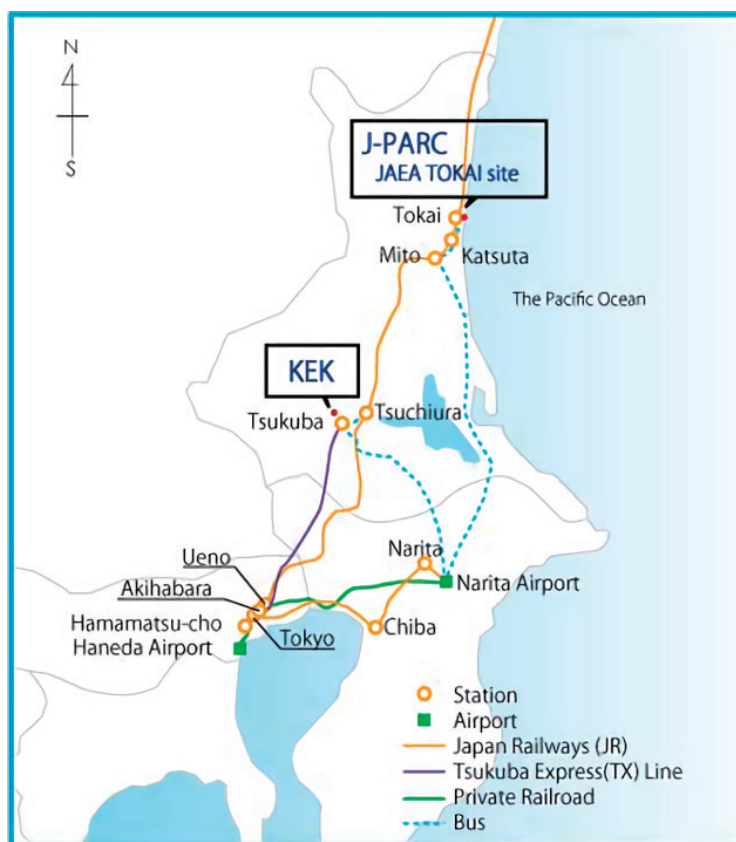

Site

1. How to reach KEK

<Tsukuba campus> 1-1 Oho, Tsukuba, Ibaraki 305-0811 Japan

<Tokai campus> 2-4 Shirane Shirakata, Tokai-mura, Naka-gun, Ibaraki 319-1195, Japan

It takes about 1 hour from Tokyo-Narita International Airport to Tokyo by express train and about 2 hours and 40 minutes from Tokyo to Tokai by limited express train of JR (Japan Railway). It also takes about 2 hours and 40 minutes from Tokyo-Narita International Airport to Tokai by express bus.

High Energy Accelerator Research Organization, KEK, is in Tsukuba, which is in the west of Tsuchiura, and Tokai is located at 50km northeast of KEK. It takes 80 minutes to drive from KEK to Tokai

2. Tsukuba Campus Map

Inter-University Research Institute Corporation

KEK Campus Map

HIGH ENERGY ACCELERATOR RESEARCH ORGANIZATION