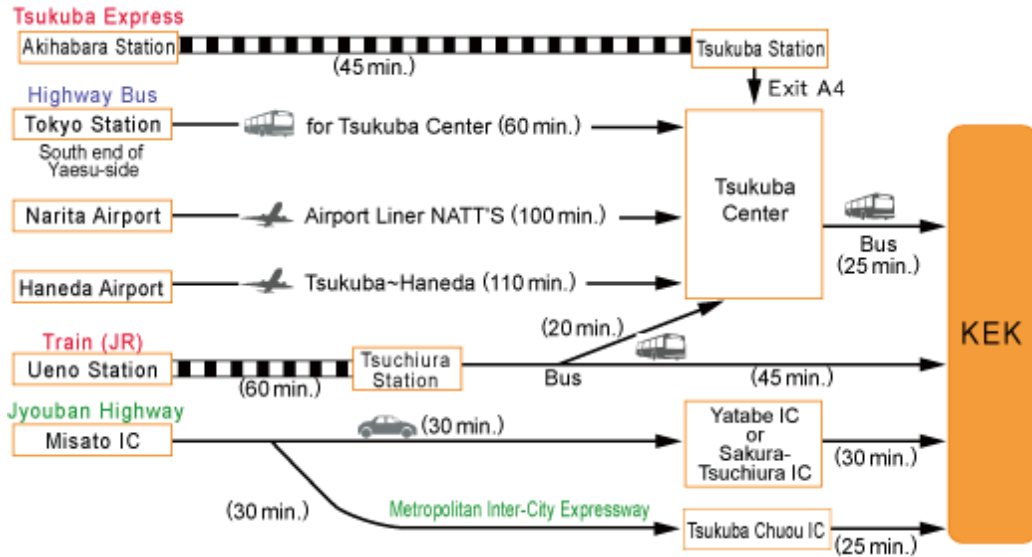

Site

1. How to reach KEK

<Tsukuba campus>

1-1 Oho, Tsukuba, Ibaraki 305-0801 Japan

<Tokai campus>

2-4 Shirane Shirakata, Tokai-mura, Naka-gun, Ibaraki 319-1195, Japan

It takes about 1 hour from Tokyo-Narita International Airport to Tokyo by express train and about 2 hours and 40 minutes from Tokyo to Tokai by limited express train of JR (Japan Railway). It also takes about 2 hours and 40 minutes from Tokyo-Narita International Airport to Tokai by express bus.

High Energy Accelerator Research Organization, KEK, is in Tsukuba, which is in the west of Tsuchiura, and Tokai is located at 50km northeast of KEK. It takes 80 minutes to drive from KEK to Tokai.

2. Tsukuba Campus Map