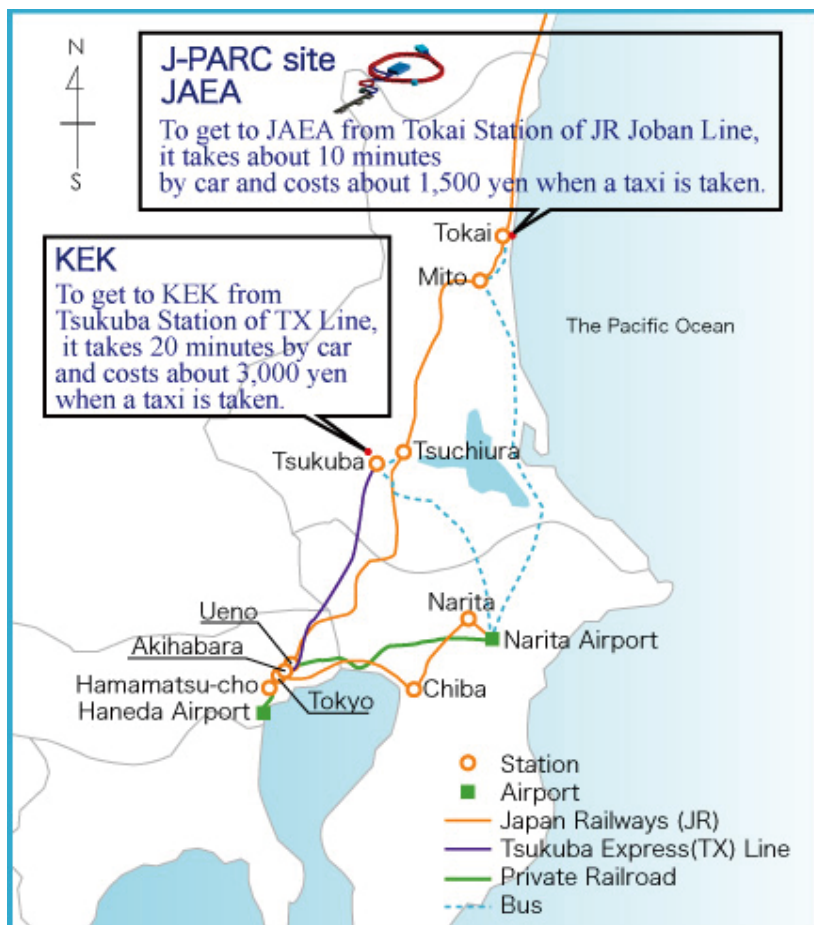

Site

1. How to reach KEK

<Tsukuba campus>

1-1 Oho, Tsukuba, Ibaraki 305-0801 Japan

<Tokai campus>

2-4 Shirane Shirakata, Tokai-mura, Naka-gun, Ibaraki 319-1195, Japan

It takes about 1 hour from Tokyo-Narita International Airport to Tokyo by express train and about 2 hours and 40 minutes from Tokyo to Tokai by limited express train of JR (Japan Railway). It also takes about 2 hours and 40 minutes from Tokyo-Narita International Airport to Tokai by express bus.

High Energy Accelerator Research Organization, KEK, is in Tsukuba, which is in the west of Tsuchiura, and Tokai is located at 50km northeast of KEK. It takes 80 minutes to drive from KEK to Tokai.

2. Tsukuba Campus Map