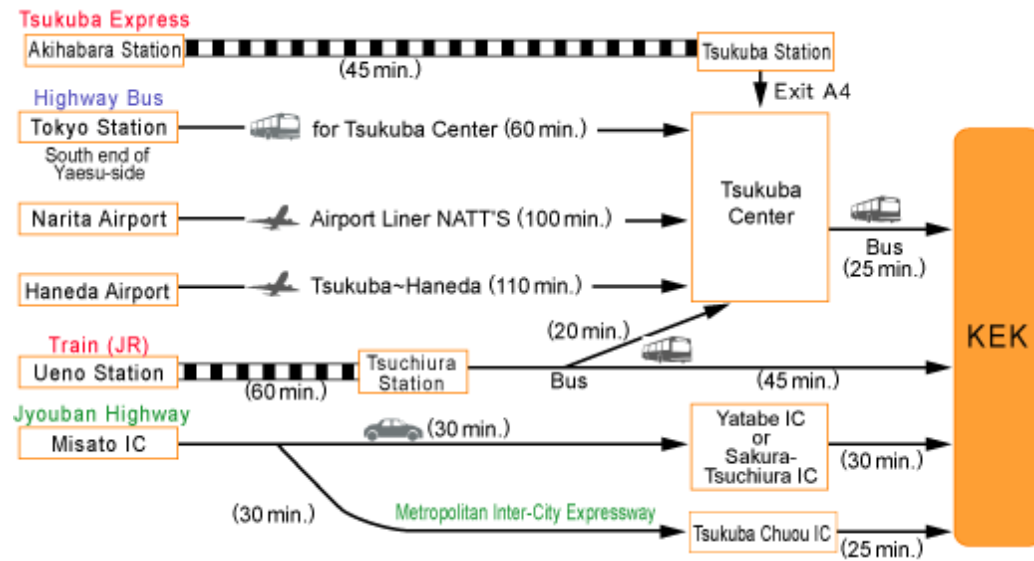

Site

1. How to reach KEK

<Tsukuba campus> 1-1 Oho, Tsukuba, Ibaraki 305-0801 Japan

<Tokai campus> 2-4 Shirane Shirakata, Tokai-mura, Naka-gun, Ibaraki 319-1195, Japan

It takes about 1 hour from Tokyo-Narita International Airport to Tokyo by express train and about 2 hours and 40 minutes from Tokyo to Tokai by limited express train of JR (Japan Railway). It also takes about 2 hours and 40 minutes from Tokyo-Narita International Airport to Tokai by express bus.

High Energy Accelerator Research Organization, KEK, is in Tsukuba, which is in the west of Tsuchiura, and Tokai is located at 50km northeast of KEK. It takes 80 minutes to drive from KEK to Tokai.

2. Tsukuba Campus Map