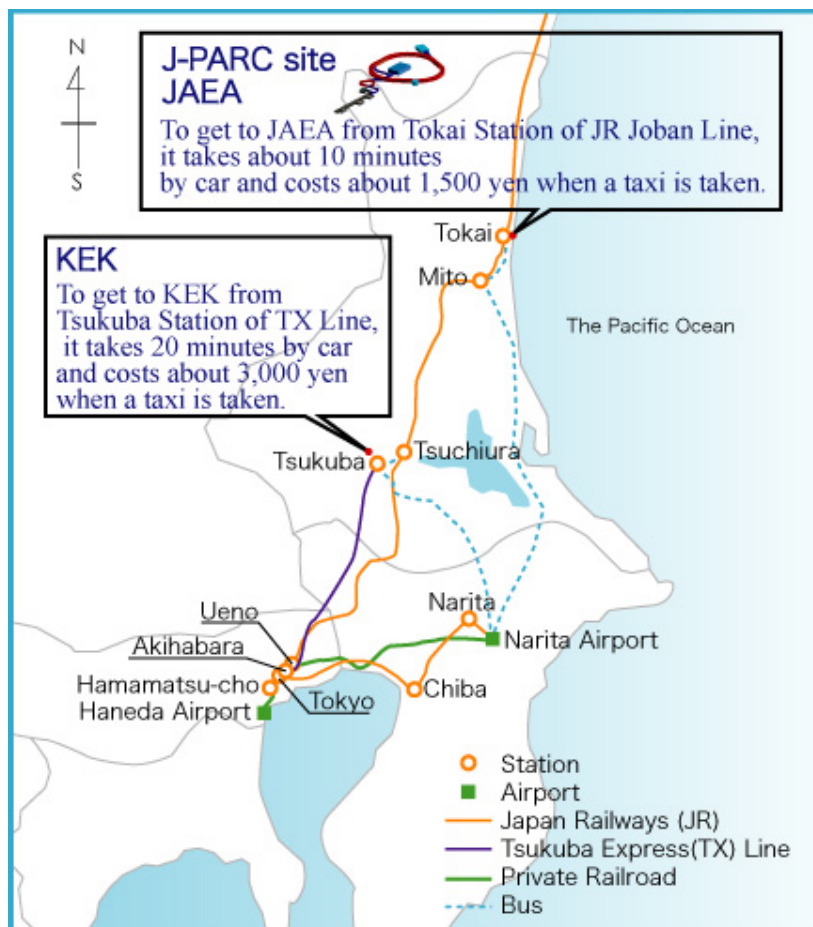

Site

1. How to reach KEK

<Tsukuba campus> 1-1 Oho, Tsukuba, Ibaraki 305-0801 Japan

<Tokai campus> 2-4 Shirane Shirakata, Tokai-mura, Naka-gun, Ibaraki 319-1195, Japan

It takes about 1 hour from Tokyo-Narita International Airport to Tokyo by express train and about 2 hours and 40 minutes from Tokyo to Tokai by limited express train of JR (Japan Railway). It also takes about 2 hours and 40 minutes from Tokyo-Narita International Airport to Tokai by express bus.

High Energy Accelerator Research Organization, KEK, is in Tsukuba, which is in the west of Tsuchiura, and Tokai is located at 50km northeast of KEK. It takes 80 minutes to drive from KEK to Tokai.

2. Tsukuba Campus Map