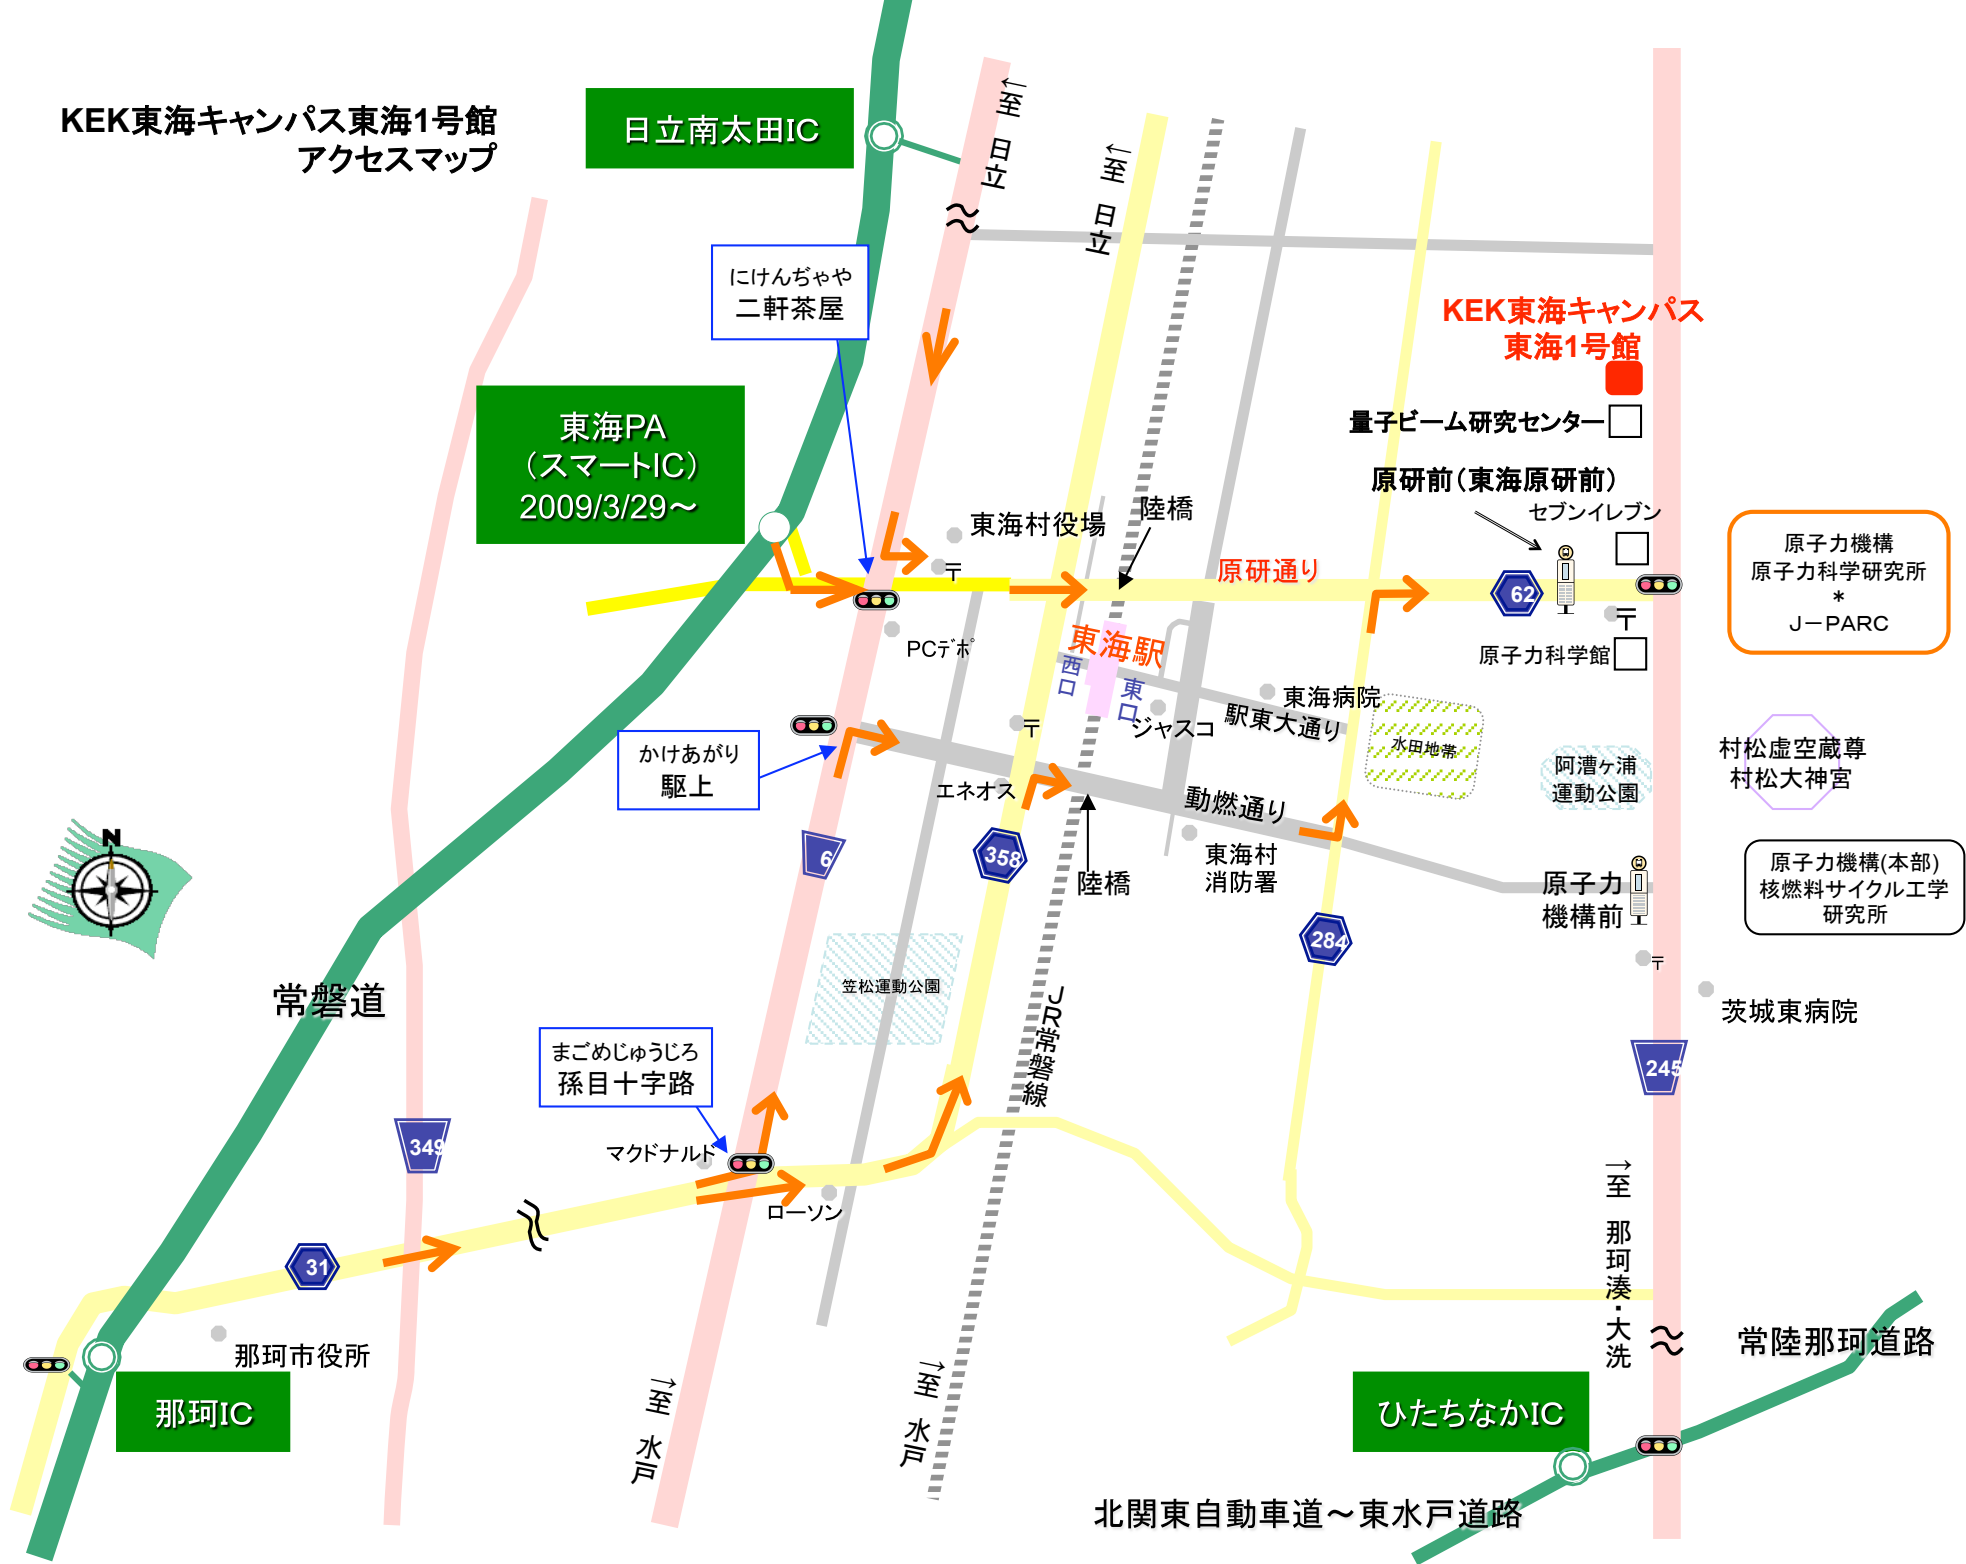

KEK東海キャンパス東海1号館 アクセスマップ

Tokai area Road map
< from Expressway exit
to J-PARC >
As of 1 Apr 2008