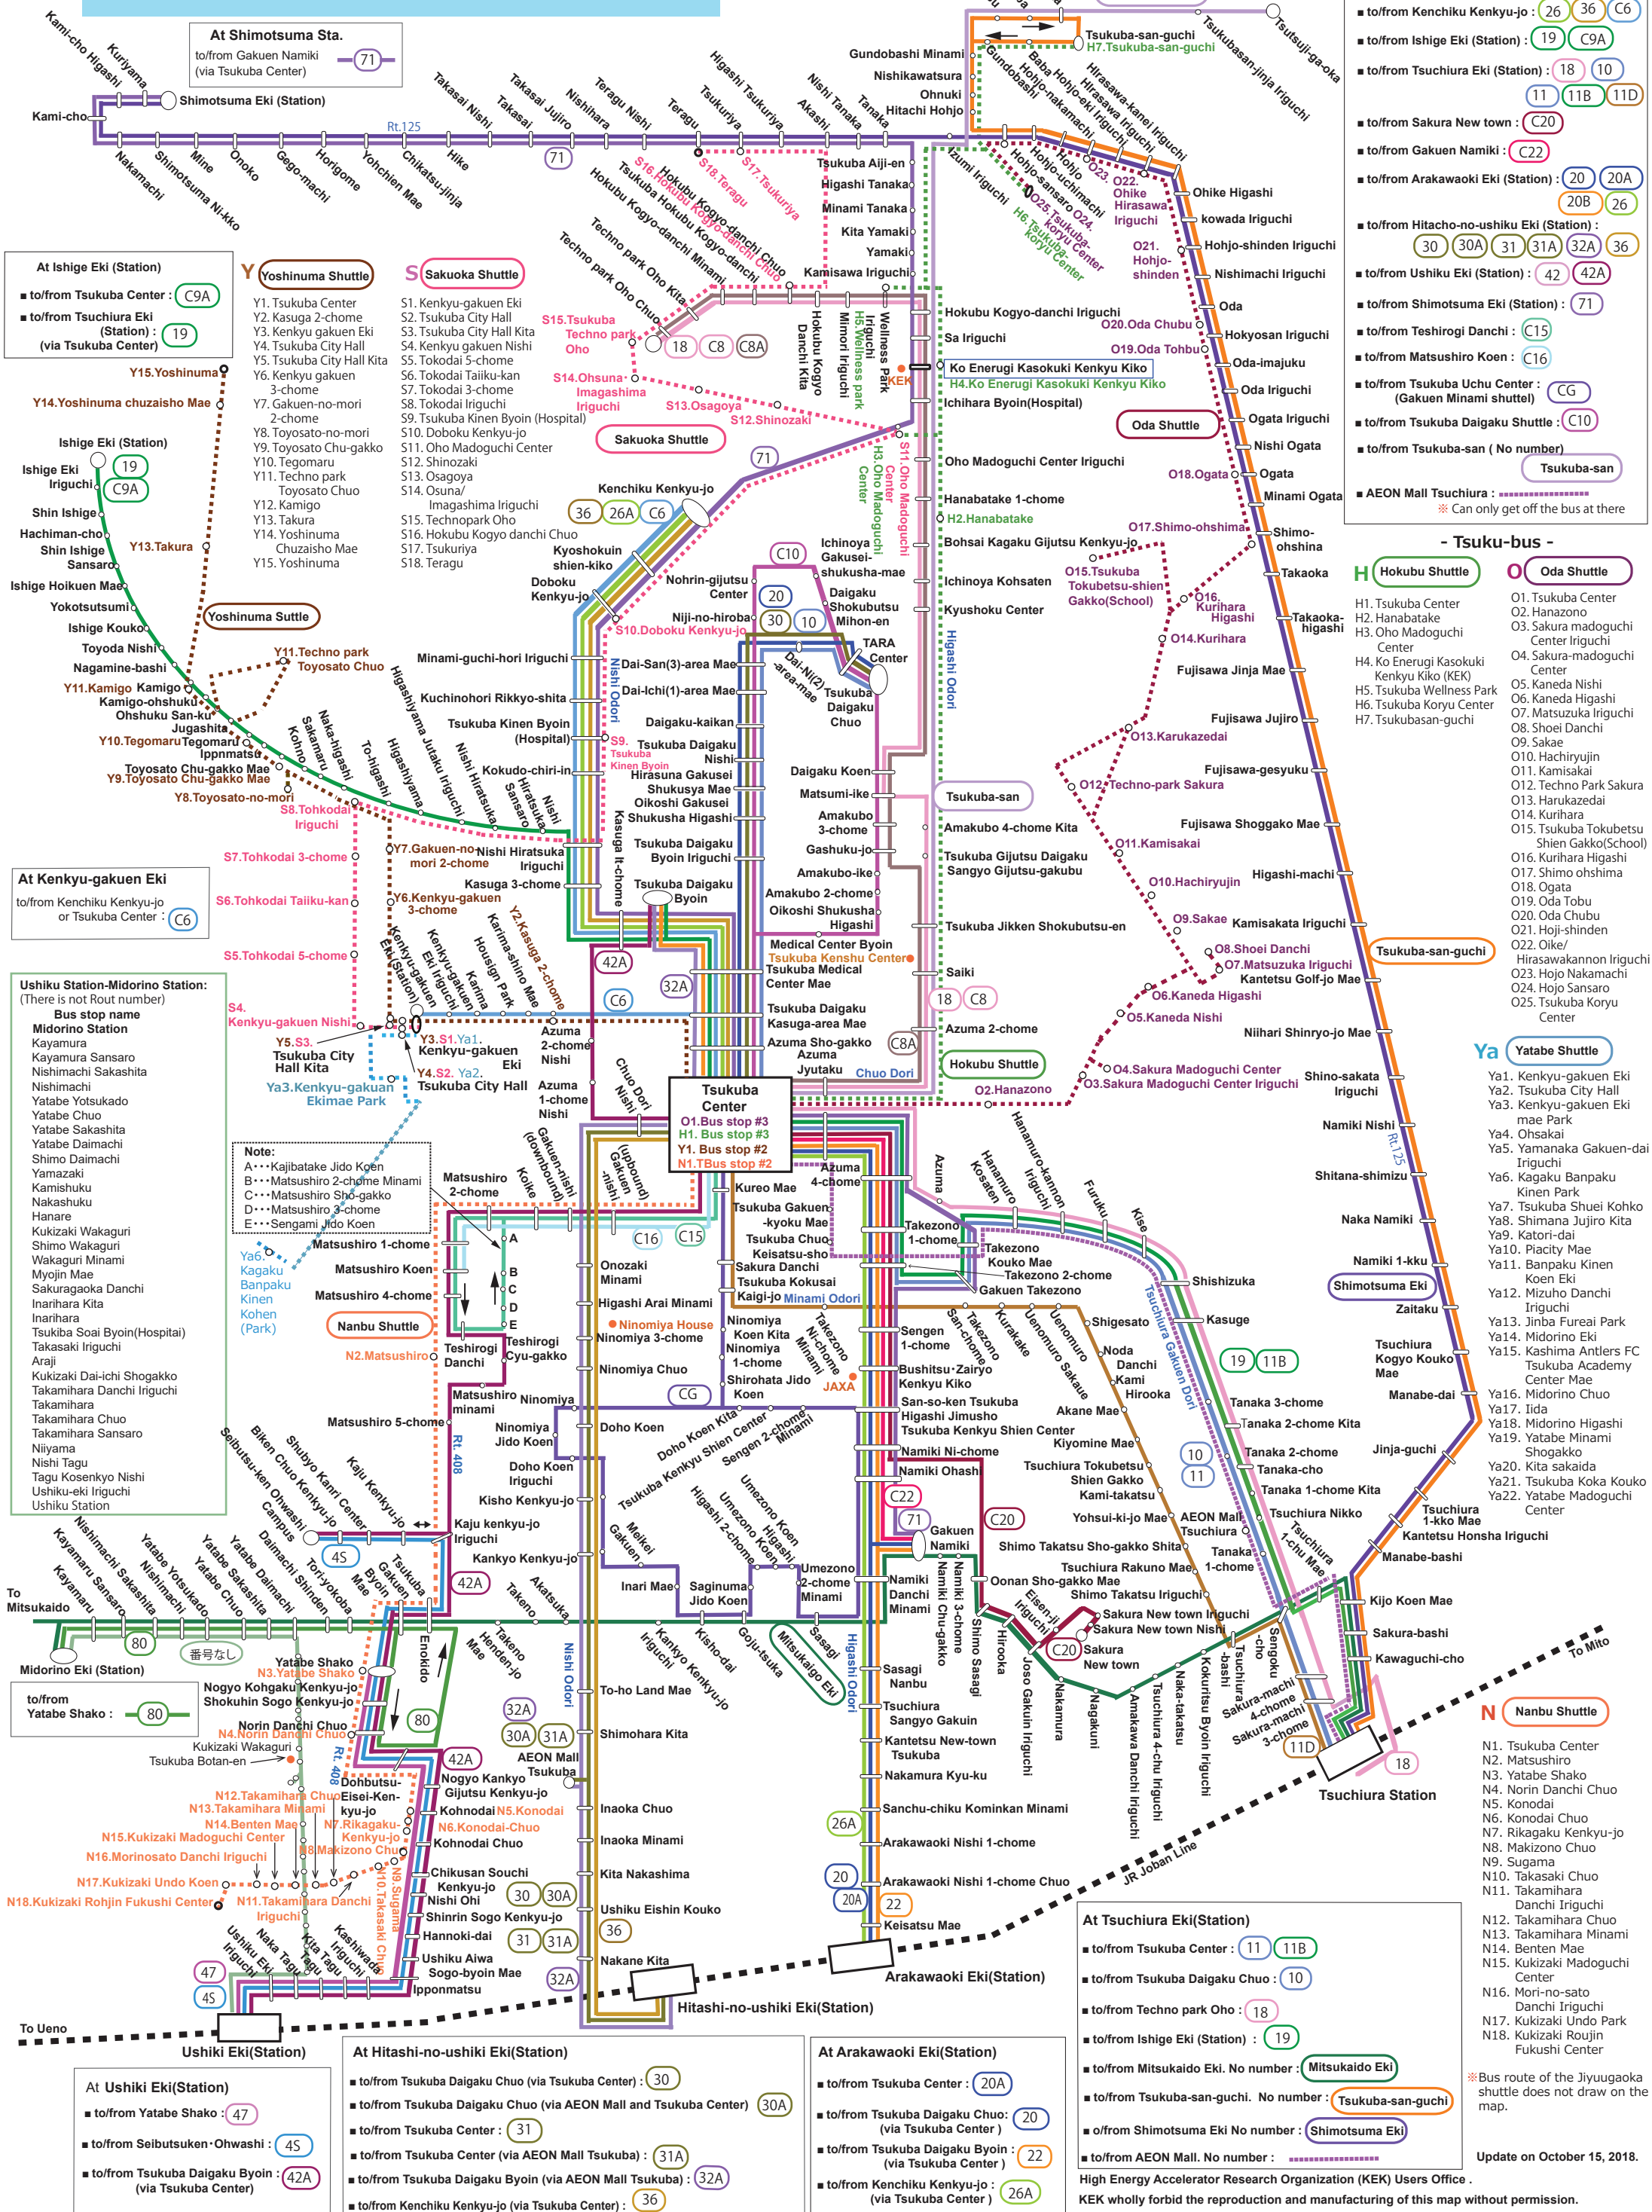

Bus Route Map in Tsukuba

October 1, 2018

At Shimotsuma Sta.
to/from Gakuen Namiki (via Tsukuba Center) : 71

At Ishige Eki (Station)
to/from Tsukuba Center : C9A
to/from Tsuchiura Eki (Station) : 19 (via Tsukuba Center)

At Kenchiku Kenkyu-jo or Tsukuba Center : C6

Ushiki Station-Midorino Station: (There is not Rout number)
Bus stop name
Midorino Station
Kayamura
Kayamura Sansaro
Nishimachi Sakashita
Nishimachi
Yatabe Yotsukado
Yatabe Chuo
Yatabe Sakashita
Yatabe Daimachi
Shimo Daimachi
Yamazaki
Kamishuku
Nakashuku
Hanare
Kukizaki Wakaguri
Shimo Wakaguri
Wakaguri Minami
Myojin Mae
Sakuragaoka Danchi
Inarihara Kita
Inarihara
Tsukuba Soai Byoin(Hospital)
Takasaki Iriguchi
Araji
Kukizaki Dai-ichi Shogakko
Takamihara Danchi Iriguchi
Takamihara
Takamihara Chuo
Takamihara Sansaro
Niyama
Nishi Tagu
Tagu Kosenkyo Nishi
Ushiku-eki Iriguchi
Ushiku Station

At Ushiki Eki(Station)
to/from Yatabe Shako : 47
to/from Seibutsuken-Ohwashi : 45
to/from Tsukuba Daigaku Byoin : 42A (via Tsukuba Center)

At Hitashi-no-ushiki Eki(Station)
to/from Tsukuba Daigaku Chuo (via Tsukuba Center) : 30
to/from Tsukuba Daigaku Chuo (via AEON Mall and Tsukuba Center) : 30A
to/from Tsukuba Center : 31
to/from Tsukuba Center (via AEON Mall Tsukuba) : 31A
to/from Tsukuba Daigaku Byoin (via AEON Mall Tsukuba) : 32A
to/from Kenchiku Kenkyu-jo (via Tsukuba Center) : 36