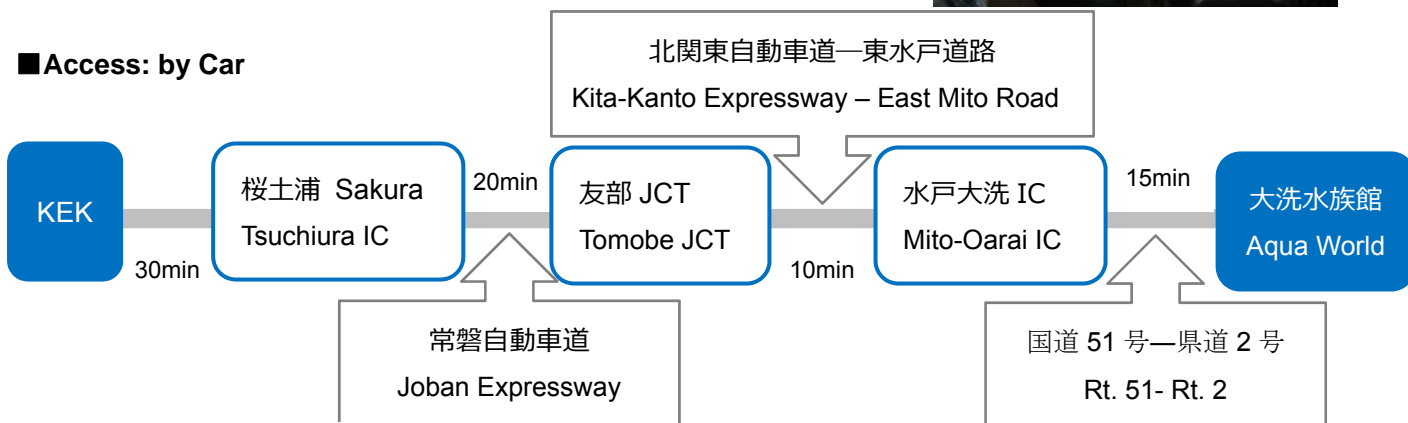

Address : 8252-3 Isohama-machi Oarai-machi Higashi-ibaraki-gun

Telephone : 029-267-5151

Open : 9:00am – 5:00pm (Admission until 4:00 pm)

Closed : 2015.6.22 - 6.23 and 2015.12.07 - 12.11

■ Access: by Car

■ Access: by Train & Bus