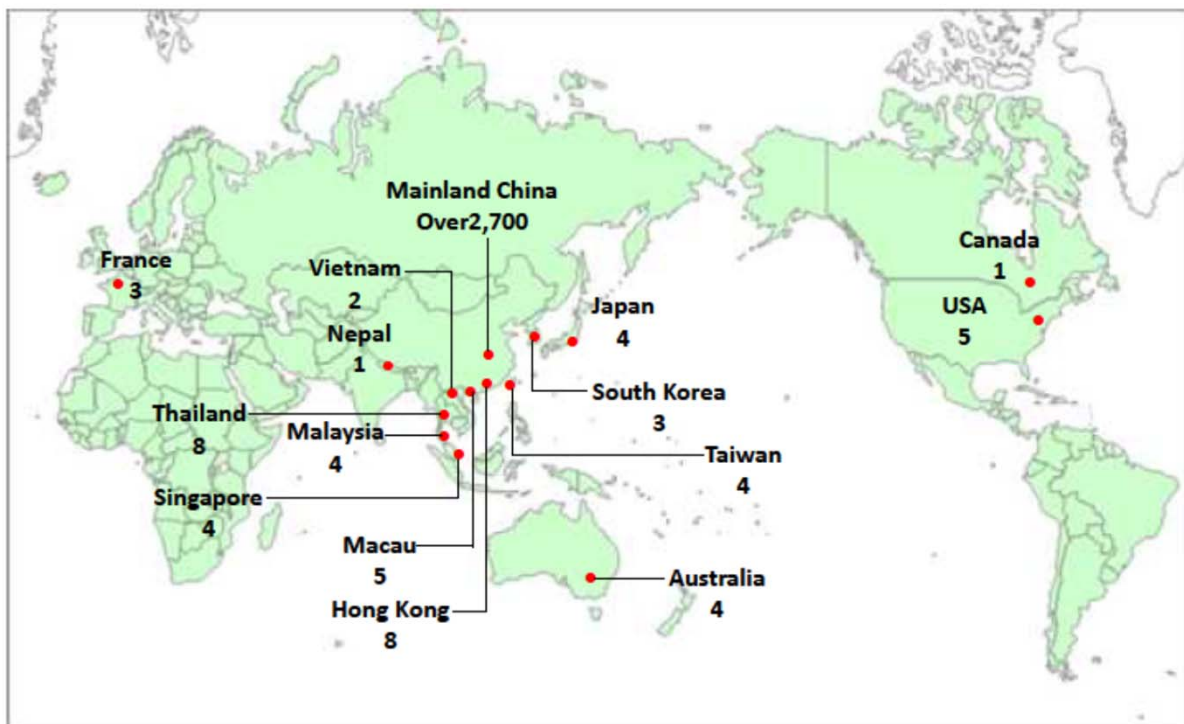

Regarding Coronavirus situation in Japan (2020/1/28)

1 . The infected persons in Japan

The infected persons with new coronavirus has been confirmed in the world. Please see the map which shows the number of infected persons with new coronavirus. (as of January 27, 2020)

There are four infected persons with new coronavirus in Japan so far. They are tourists from Wuhan, China or was staying in Wuhan.

2 . Regarding Japan's government's response

Officials are screening visitors and returnees from areas at high risk of infection, by checking their health condition with thermography at quarantine station of airport and other entry points.